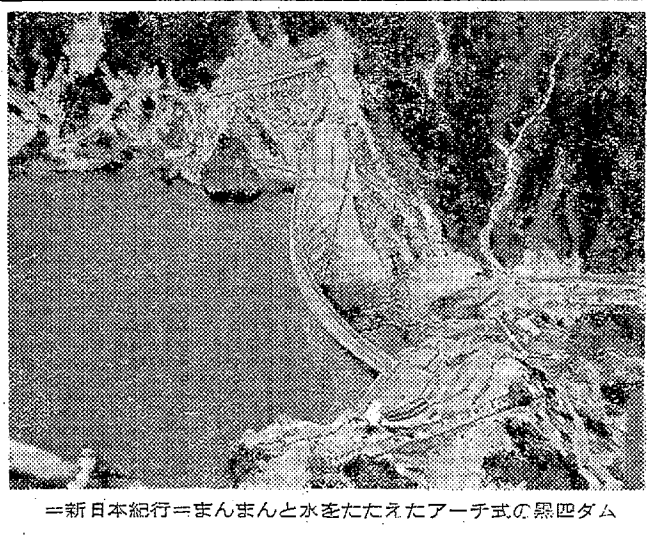

みもの (Mystery) section featuring '黒部' (Kurobe) by 新日本紀行. Discusses the legend of the Kurobe River and the Kurobe Dam.

新日本紀行「まんまん」と水をたたえたアーチ式の黒部ダム

ギリシヤ神話の世界 (The World of Gypsy Mythology) section discussing the legend of the Gypsy God and the 'Night of the Hand'.