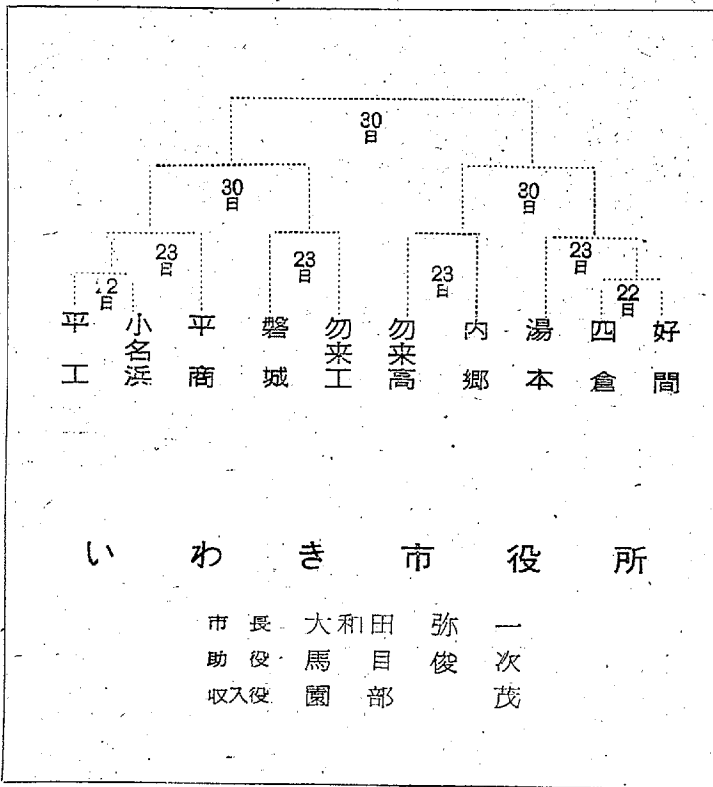

祝 第9回いわき地方高校野球選手権大会

6月22・23・30日 いわき市営平球場

福島県立
湯本高等学校
校長 赤津千町

湯本高校野球部後援会
会長 長片寄愨次

福島県立
小名浜高等学校
校長 鈴木義明
PTA会長 高野光一

いわき市小名浜下神田字武城 電0251四

福島県立
勿来高等学校
校長 大原重博
PTA会長 秦重一

福島県立
勿来工業高等学校
校長 藤田義男
PTA会長 下山田憲治

運動具専門店
平スポーツ店

いわき市平字田並木通り 電045〇八

常磐交通自動車株式会社

取締役会長 野崎 喜八郎
取締役社長 野崎 秀幸

いわき市平字藤川町三の一 電0251六代

福島県立
内郷高等学校
校長 篠原 理男
PTA会長 馬目 武重

湯本高校同窓会長
市橋 武

常磐炭礦福島県販売 釜
阿部石油株式会社
取締役社長 阿部 政右衛門

いわき市平字田町 電041四一代

福島県立
四倉高等学校
校長 鎌須賀 鉄弥
PTA会長 斎藤 誠
体育後援会長 吉田 正

磐高野球部後援会
会長 野崎 喜八郎

平商業高等学校商友会
会長 久野 和平
副会長 鈴木 勝博
同 木沢 三郎

平工野球部後援会
会長 蓮沼 龍輔
副会長 大内 弘

福島県立
好間高等学校
校長 志賀 仁昇
PTA会長 中村